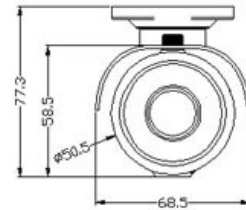

## CP- VCG-T10L2

1 MP HDCVI IR Bullet Camera - 20 Mtr.

CP PLUS  
**CORAL**

### Main Features

- 1/2.9" 1 MP HQIS Pro Image Sensor
- 25/30fps@720P
- Day/Night(ICR), AWB, AGC, BLC
- 3.6mm Lens
- IR Range of 20 Mtr.
- IP66

[www.activesystemintegration.com](http://www.activesystemintegration.com)

## Specification

1/2.9" 1 MP HQIS Pro Image Sensor  
0.1Lux@F1.2(AGC ON), 0 lux IR on  
PAL:1/50~1/100000s NTSC:1/30~1/10000S  
Auto  
Auto  
3.6mm  
720P@25 fps  
Supports  
IR Range of 20 Mtr.  
24  
-20°C~+55°C  
-10%~90%  
DC12V (±10%) 50mA~65mA  
230mA  
IP66  
185mm x 68.5mm x 77.3mm  
0.28 Kg.