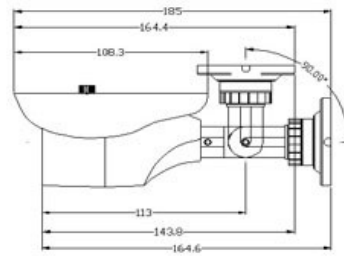

## CP- VCG-T10L2

1 MP HDCVI IR Bullet Camera - 20 Mtr.

CP PLUS  
**CORAL**

### Main Features

- 1/2.9" 1 MP HQIS Pro Image Sensor
- 25/30fps@720P
- Day/Night(ICR), AWB, AGC, BLC
- 3.6mm Lens
- IR Range of 20 Mtr.
- IP66

[www.activesystemintegration.com](http://www.activesystemintegration.com)

# CP- VCG-T10L2

1 MP HDCVI IR Bullet Camera - 20 Mtr.

## Specification

1/2.9" 1 MP HQIS Pro Image Sensor  
0.1Lux@F1.2(AGC ON), 0 lux IR on  
PAL:1/50~1/100000s NTSC:1/30~1/10000S  
Auto  
Auto  
3.6mm  
720P@25 fps  
Supports  
IR Range of 20 Mtr.  
24  
-20°C~+55°C  
-10%~90%  
DC12V (±10%) 50mA~65mA  
230mA  
IP66  
185mm x 68.5mm x 77.3mm  
0.28 Kg.